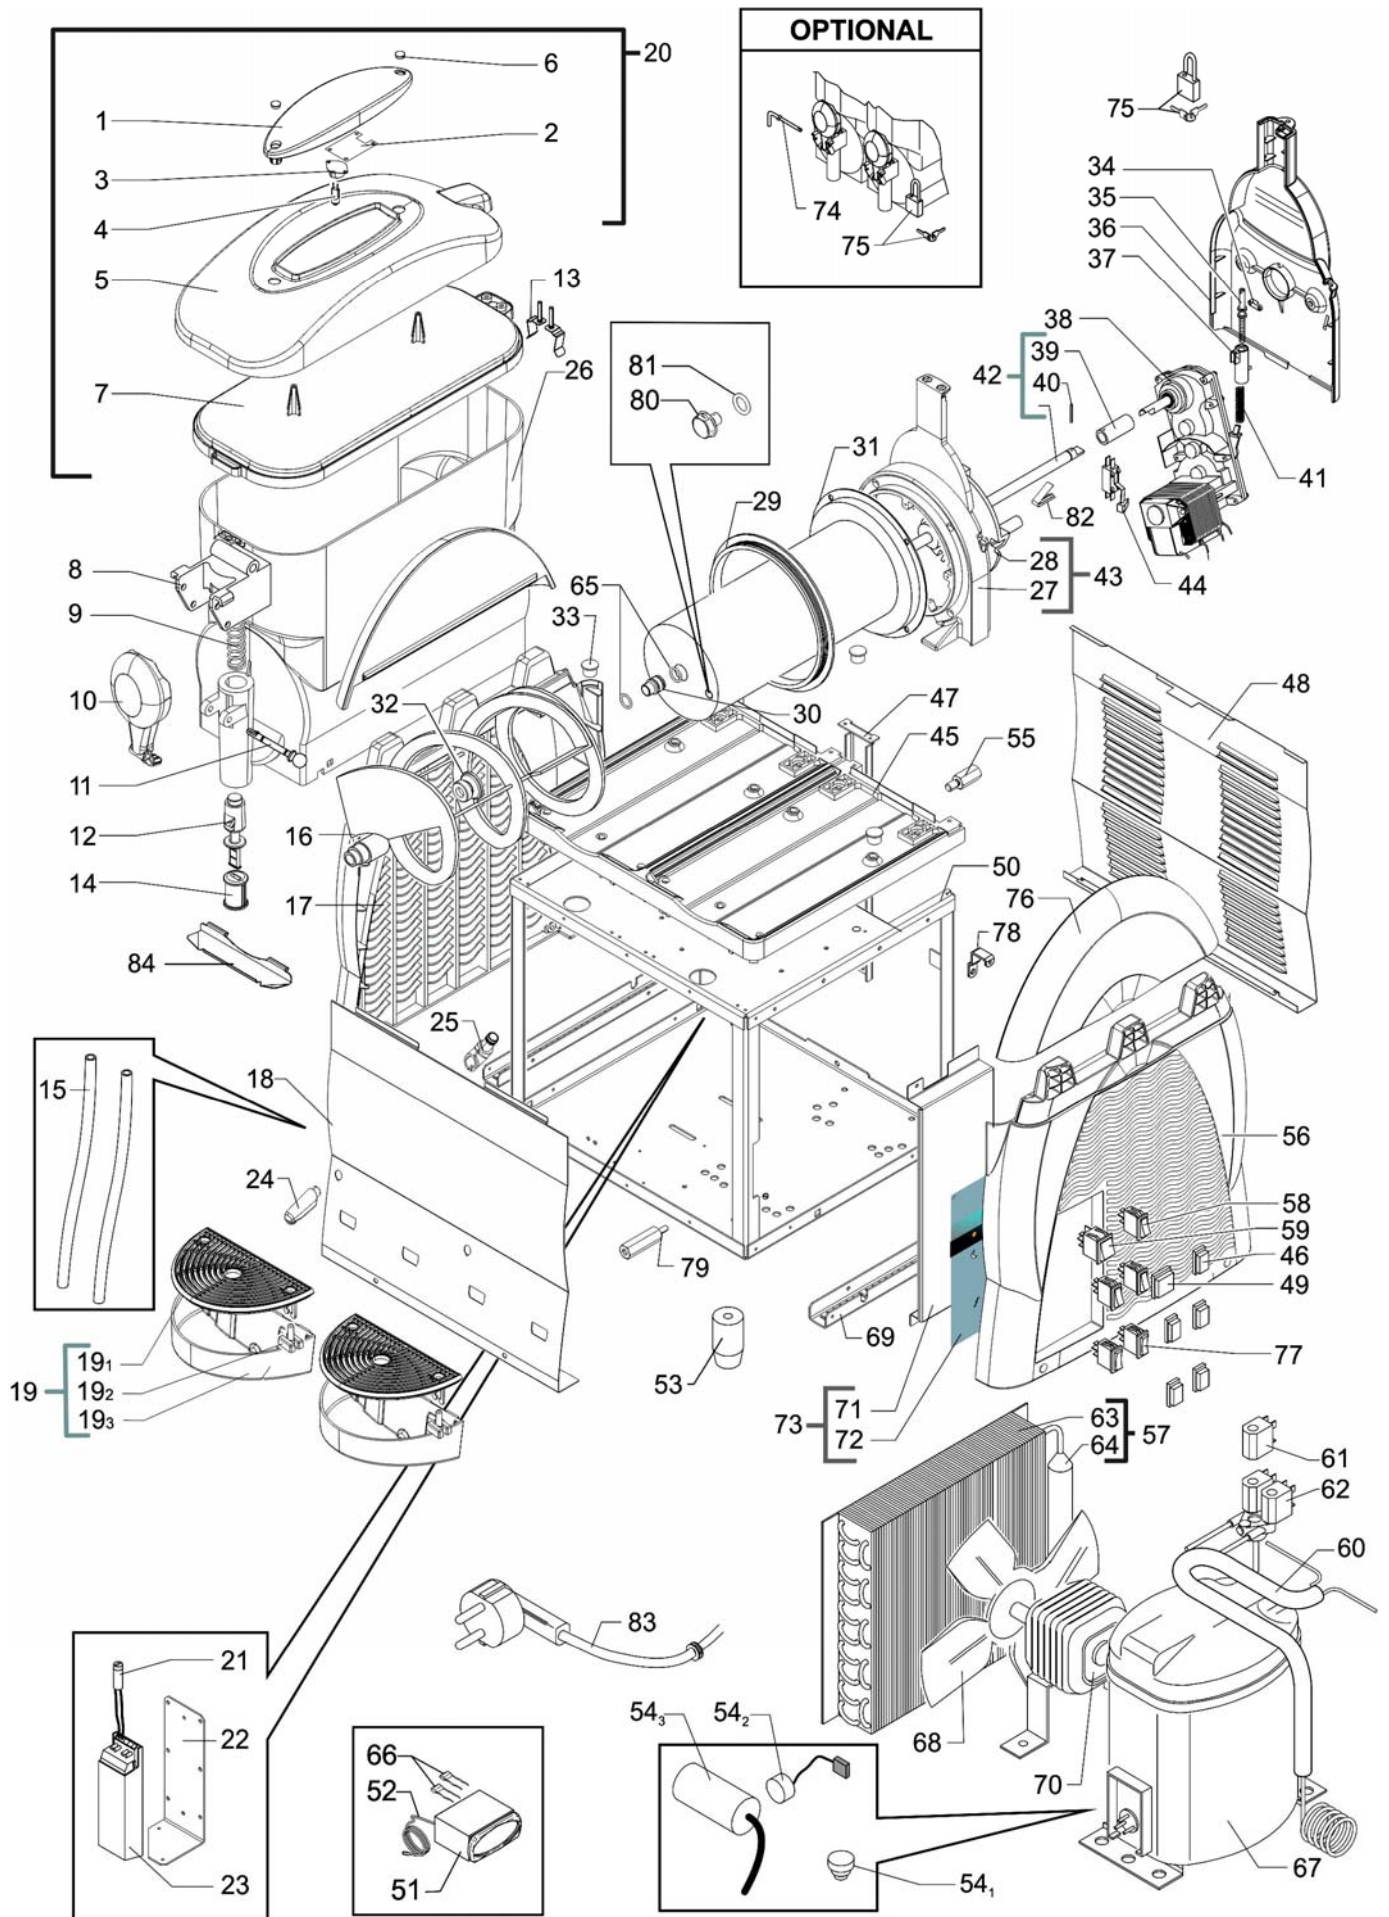

N°	Codice	Descrizione
43	SL340000876	Supporto evaporatore completo grigio
44	SL300950587	Microinterruttore
45	SL320001380	Piano evaporatore grigio
46	SL330000119	Cappuccio di protezione interruttore 11 x 30
47	SL300970232	Supporto piano evaporatore
48	SL340000917	Pannello posteriore
49	SL330000096	Cappuccio di protezione interruttore 22 x 30
50	SL320001170	Telaio
51	SL310005393	Termostato elect.TS-E 12V prog. 2S
52	SL310005317	Sonda temp.compl. TS-E L.1800
53	SL300951357	Piede H. 40 mm
54₁	SL300951306	Relé compressore T2168GK 220-240/50
54₂	SL300951307	Clixon compressore T2168GK 220-240/50
54₃	SL300951308	Condensatore compressore T2168GK 220-240/50
55	SL320001382	Distanziale pannello posteriore
56	SL320002182	Pannello destro SPIN PC/ABS GR.7021
57	SL340000785	Gruppo condensatore assiemato
58	SL300000964	Interruttore 11x30 nero
59	SL300003131	Inter. generale luminoso 22x30 verde
60	SL300951934	Boiler
61	SL38EAE48GL	Bobina elettrovalvola gas 230V 50/60Hz
62	SL3GS24711B	Elettrovalvola gas doppia completa 230V 50/60Hz
63	SL300970233	Condensatore frigo
64	SL320001722	Filtro
65	SL310001843	Guarnizione Ø15 x Ø2 silicone - rossa
66	SL310002832	Condensatore 0'022 mF 275V
67	SL37ZG02168	Compressore T2168GK 230-240/50
68	SL300000233	Ventola D. 254/28°
69	SL320001379	Supporto pannello laterale
70	SL320001258	Motoventilatore 220/240V 50/60Hz
71	SL320002657	Pannello portacomandi SPIN2 TS-E
72	SL320002697	Adesivo portacomandi SPIN2 TS-E
73	SL310003915	Pannello portacomandi assiemato SPIN2 TS-E
74	SL3GS82016A	Asta di chiusura rubinetto
75	SL3GS24118A	Lucchetto
76	SL340001070	Copertura pannello laterale
77	SL300951089	Interruttore dev. I-O-II nero
78	SL320001589	Supporto pannelli
79	SL320001383	Distanziale pannello anteriore
80	SL320002852	Tappo sonda anteriore evap. GRA.
81	IC541000418	Guarnizione 1,78x11,11 SL 60 114 rossa
82	SL310001655	Molla fermo sonda VIP
83	SL310003751	Cavo alimentazione spina Schuko + PA107
84	SL320002068	Staffa condensa trasp.

DESPIECE - EXPLODED VIEW - ESPLOSO DISEGNO