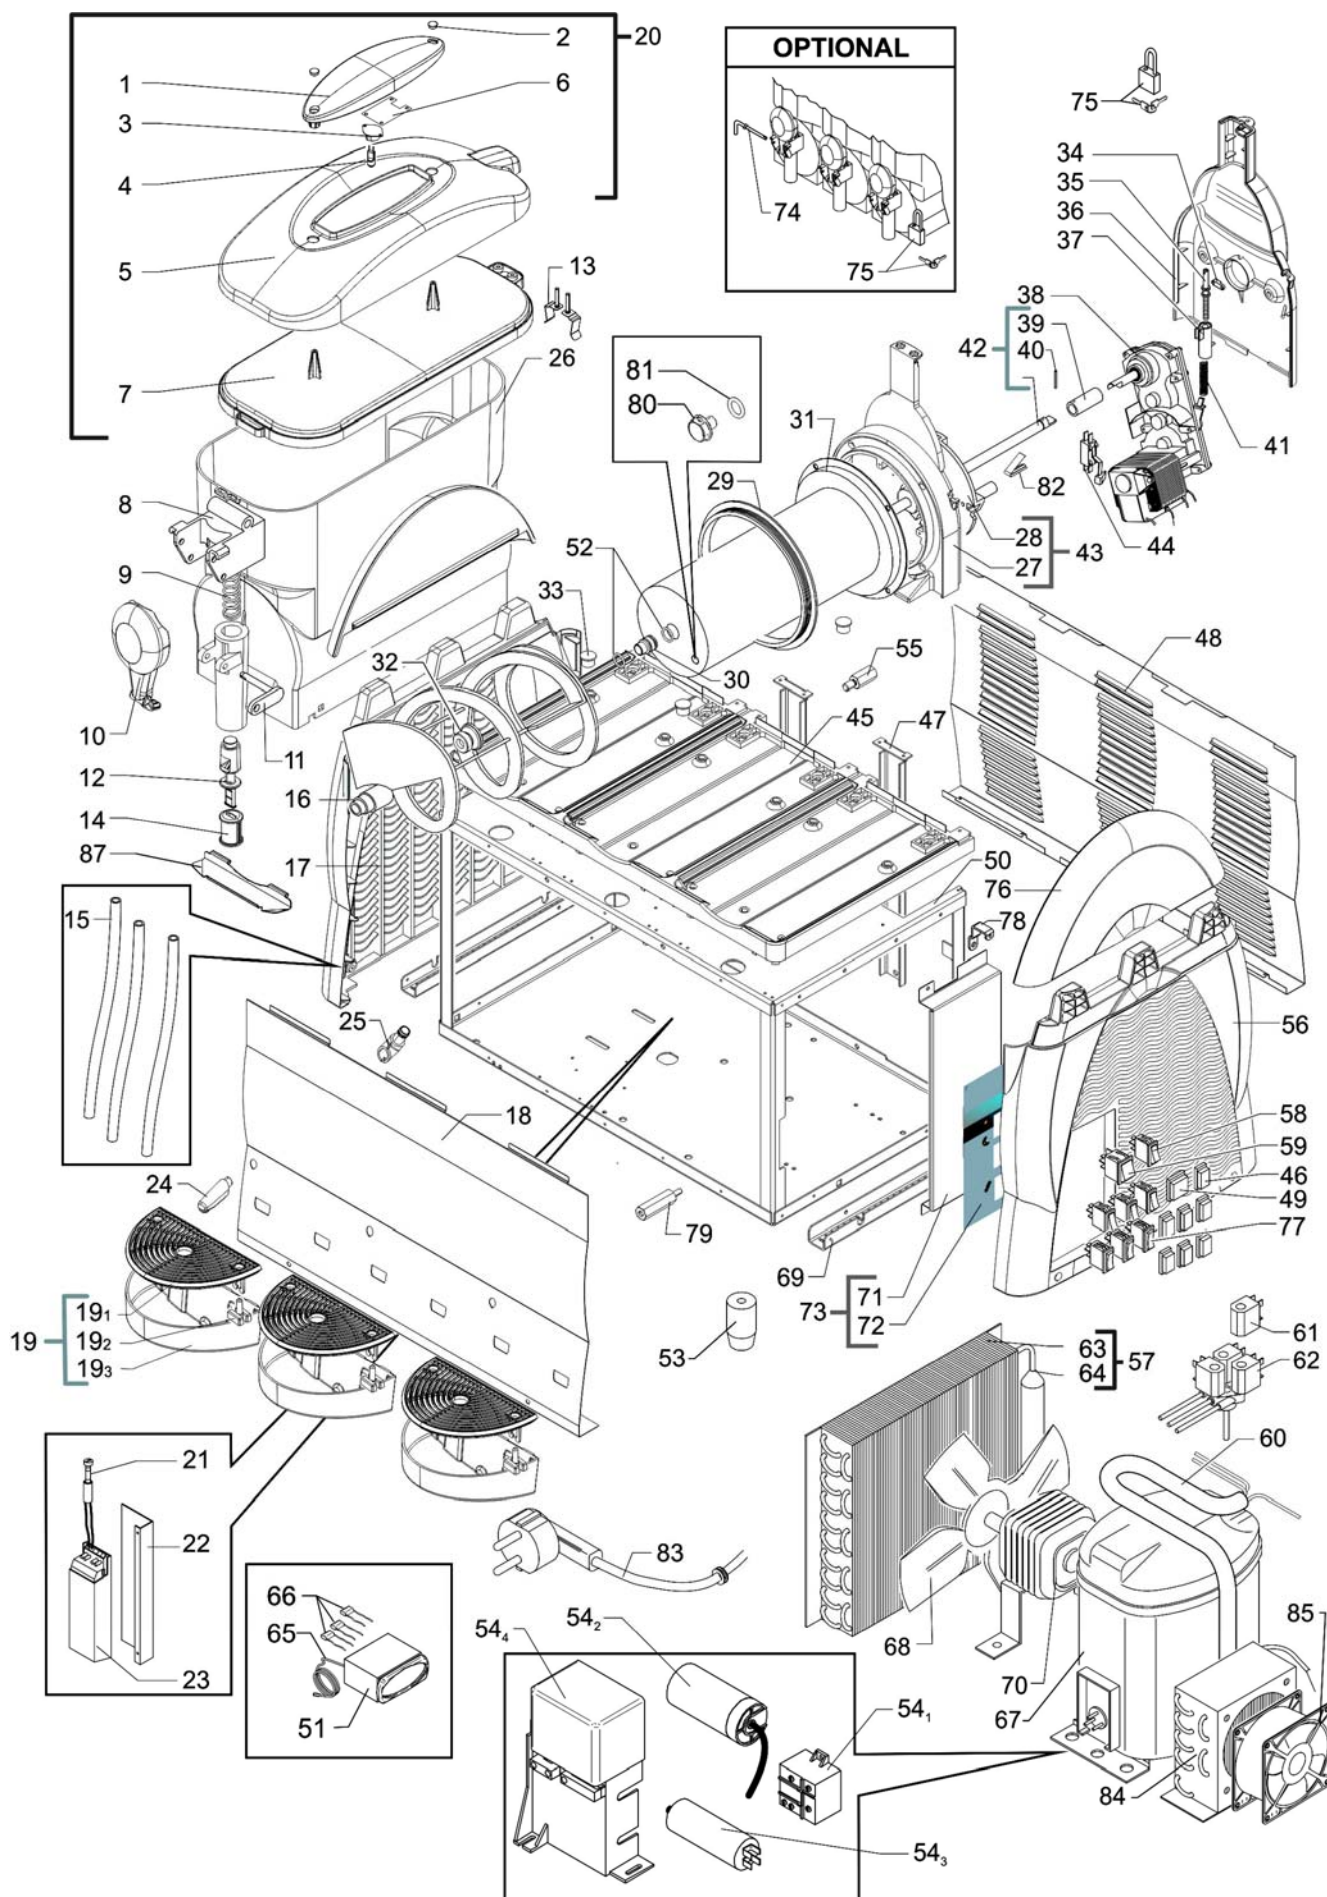

N°	Codice	Descrizione
45	SL320001381	Piano evaporatore grigio
46	SL330000119	Cappuccio di protezione interruttore 11 x 30
47	SL300970232	Supporto piano evaporatore
48	SL340000918	Pannello posteriore
49	SL330000096	Cappuccio di protezione interruttore 22 x 30
50	SL320001173	Telaio
51	SL310005380	Termostato elettronico TS-E 12V prog.3S
52	SL310001843	Guarnizione Ø15 x Ø2 silicone - rossa
53	SL300951357	Piede H. 40 mm
54₁	SL300951317	Relé compressore T2180GK 220/50
54₂	SL300951318	Condensatore marcia T2180GK 220/50
54₃	SL300951319	Condensatore compressore T2180GK 220/50
54₄	SL300951321	Scatola manovre compressore T2180GK
55	SL320001382	Distanziale pannello posteriore
56	SL320002182	Pannello destro
57	SL340000827	Gruppo condensatore assiemato
58	SL300000964	Interruttore 11x30 nero
59	SL300003131	Inter. generale luminoso 22x30 verde
60	SL300951935	Boiler
61	SL38EAE48GL	Bobina elettrovalvola gas 230V 50/60Hz
62	SL3GS36711B	Elettrov. gas doppia completa 230V 50/60Hz
63	SL300970233	Condensatore frigo
64	SL320001722	Filtro
65	SL310005317	Sonda temperatura compl. TS-E L.1800
66	SL310002832	Condensatore 0'022 mF 275V
67	SL37ZG02180	Compressore T2180GK 230-240/50
68	SL300000233	Ventola D. 254/28°
69	SL320001379	Supporto pannello laterale
70	SL320001258	Motoventilatore 220/240V 50/60Hz
71	SL320002656	Pannello portacomandi SPIN3 TS-E
72	SL320002698	Adesivo portacomandi SPIN3 TS-E
73	SL310003916	Pannello portacomandi assiemato SPIN3 TS-E
74	SL3GS83016A	Asta di chiusura rubinetto
75	SL3GS24118A	Lucchetto
76	SL340001070	Copertura pannello laterale
77	SL300951089	Interruttore dev. I-O-II nero
78	SL320001589	Supporto pannelli
79	SL320001383	Distanziale pannello anteriore
80	SL320002852	Tappo sonda anteriore evap. GRA.
81	IC541000418	Guarnizione 1,78x11,11 SL 60 114 rossa
82	SL310001655	Molla fermo sonda VIP
83	SL310003946	Cavo alimentazione 3X1,5 3M.Schuko+PA107 GHZ/GT 3
84	SL300950035	Condensatore frigo
85	SL37TAH0401	Motoventilatore 120X120X38 220240/50
86		
87	SL320002068	Staffa condensa trasp.

DESPIECE - EXPLODED VIEW - ESPLOSO DISEGNO