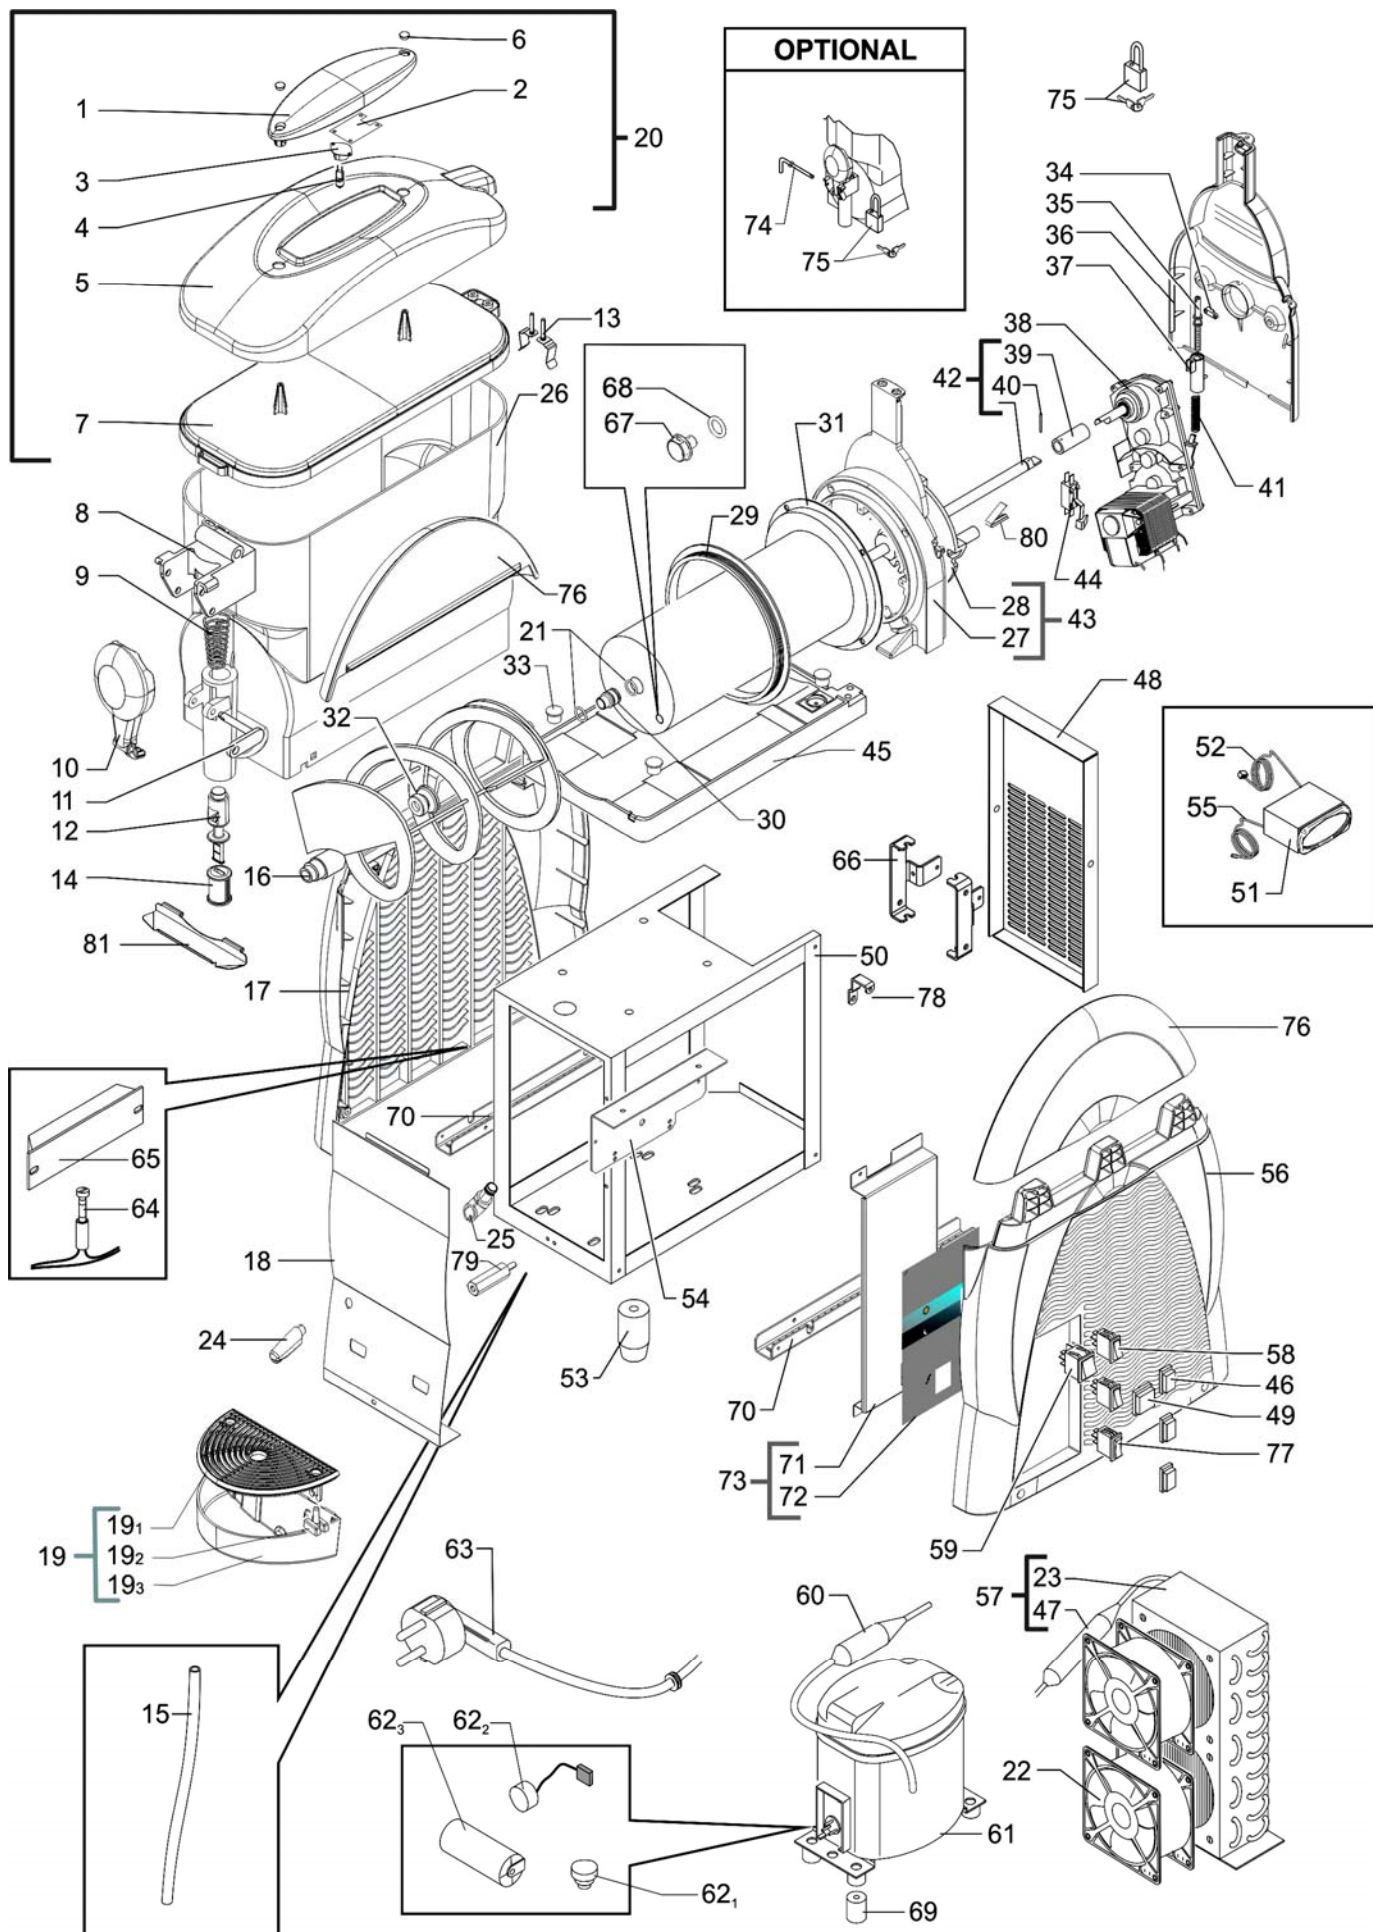

N°	Codice	Descrizione
41	SL3GS12038A	Molla regolazione durezza
42	SL310002030	Albero trascinalimento completo GHZ GB TMC 06
43	SL340000876	Supporto evaporatore completo grigio
44	SL300950587	Microinterruttore
45	SL320001373	Piano evaporatore grigio
46	SL330000119	Cappuccio di protezione interruttore 11 x 30
47	SL320000391	Filtro
48	SL320001399	Pannello posteriore
49	SL330000096	Cappuccio di protezione interruttore 22 x 30
50	SL320001162	Telaio
51	SL310004608	Termostato elettronico TS-E 12/24V 1S+TEMP CRM
52	SL310004211	Cablaggio 12V manovra TS-E 1S
53	SL300951357	Piede H. 40 mm
54	SL320001154	Supporto trasformatore nero
55	SL310002736	Sonda temp. TS-E L.1150
56	SL320002182	Pannello destro
57	SL340001466	Gruppo condensatore assiemato
58	SL300000964	Interruttore 11x30 nero
59	SL300003131	Interruttore generale luminoso 22x30 verde
60	SL320000395	Boiler
61	SL310002672	Compressore EMT2125GK 220/50
62₁	SL310002853	Relé compressore EMT2125GK 220/50
62₂	SL310002854	Salvamatore compressore EMT2125GK 220/50
62₃	SL310002985	Condensatore compressore EMT2125GK 220/50
63	SL310004593	Cavo aliment.3x1,5 3M.Schuko+PA107 G 1/2/3 TS-E
64	SL330000145	Fusibile 5x20 L250V T250MA
65	SL300009165	Trasformatore 230V - 12V
66	SL320001507	Supporto pannello post.
67	SL320002852	Tappo sonda anteriore evap. GRA.
68	IC541000418	Guarnizione 1,78x11,11 SL 60 114 rossa
69	SL300970373	Distanziale compressore
70	SL320001397	Supporto pannello laterale
71	SL320002658	Pannello portacomandi SPIN1 TS-E
72	SL320002696	Adesivo portacomandi SPIN1 TS-E
73	SL310003914	Pannello portacomandi assiemato SPIN1 TS-E
74	SL320001138	Asta di chiusura rubinetto
75	SL3GS24118A	Lucchetto
76	SL340001070	Copertura pannello laterale
77	SL300951089	Inter. Dev.11x30 I-0-II nero
78	SL320001593	Supporto pannelli
79	SL320001400	Distanziale pannello anteriore
80	SL310001655	Molla fermo sonda VIP
81	SL320002068	Staffa condensa trasp.

DESPIECE - EXPLODED VIEW - ESPLOSO DISEGNO